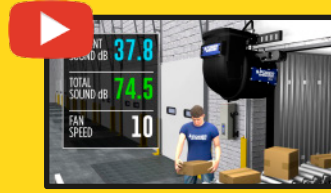

## SOUND DAMPENER

Our unique sound dampener attaches to the back of the Power Breezer Mach 4 as well as the Power Breezer Sky's fan head.

- Easily attaches on both the mobile and fixed units manufactured in 2020+
- Reduces sound by up to **16dB**.
- **Shipping July 2022 - ORDER TODAY!**

**WATCH SOUND DAMPENER DEMO VIDEO:**

**OR VISIT: <https://bit.ly/3vEg40u>**

POWER BREEZER MODELS BEGINNING WITH THE SERIAL NUMBERS	MODEL NAME	PART NUMBER
PB-6004 and PB-6006	Mach 4, Mach 4+	<b>180-600-095</b>
SK	PB-S2	<b>150-000-050-0</b>